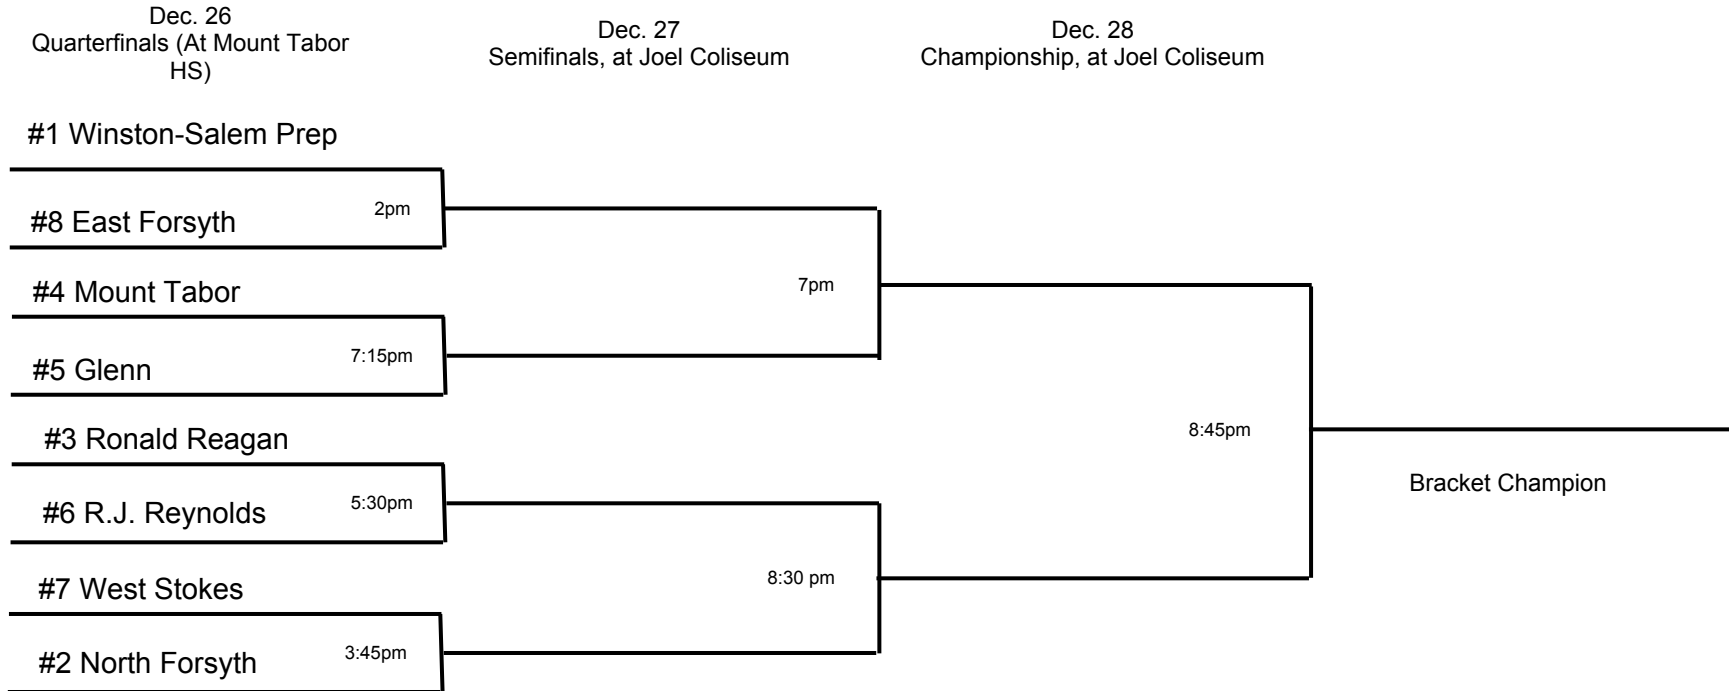

Frank Spencer Holiday Classic 2011

Champion Bracket

Consolation Brackets